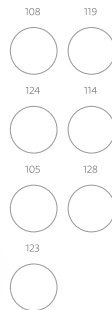

137 x 210 mm

SCR – 100 x 180 mm

• Marieta Soft  
81189  
• .128

Laser customisation with same colour as the elastic

A5 **Roth** — 93592

A5 notepad with PU hardcover and 160 lined pages. This notepad has an elastic band, bookmark ribbon, inner pocket and pen holder (pen not included).

✂ 140 x 210 mm

✂ LSR – 90 x 180 mm

■ **Joyce** — 93733

A5 notepad with 160 plain ivory pages, bookmark ribbon, elastic band and pen holder (pen not included).

✂ 137 x 210 mm

✂ SCR – 100 x 180 mm

A5 **Corbin** — 93717

A5 notepad with hardcover in imitation leather. This notepad has 160 lined pages, bookmark ribbon, elastic band and pen holder (pen not included).

✂ 140 x 210 mm

✂ DUV – 100 x 200 mm

105

**Hemingway** — 93487

A5 notepad with 160 plain pages, imitation leather hardcover, bookmark ribbon and elastic band.

☿ 140 x 210 mm

♣ SCR-80 x 190 mm

119

**Meyer** — 93425

Pocket sized notepad with 160 plain pages, imitation leather hardcover, bookmark ribbon and elastic band.