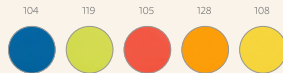

Siza — 91935

TPR rubber with a protective PP cover.

☿ 55 x 33 x 13 mm

♣ PDP – 20 x 15 mm