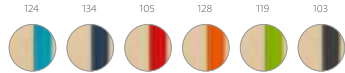

Magritte — 93481
A5 notebook with 160 lined recycled paper pages and hardcover in cardboard. Contains bookmark ribbon and elastic band matching color.

137 x 210 mm
TRS – 80 x 150 mm