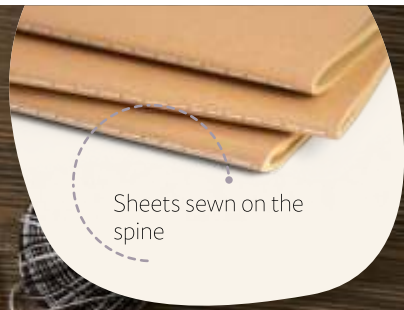

Sheets sewn on the spine