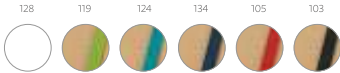

Flaubert — 93709
Pocket sized notepad with 160 plain recycled pages and cardboard hardcover. This notepad has an elastic band and bookmark ribbon.

100 x 140 mm
PDP – 30 x 50 mm