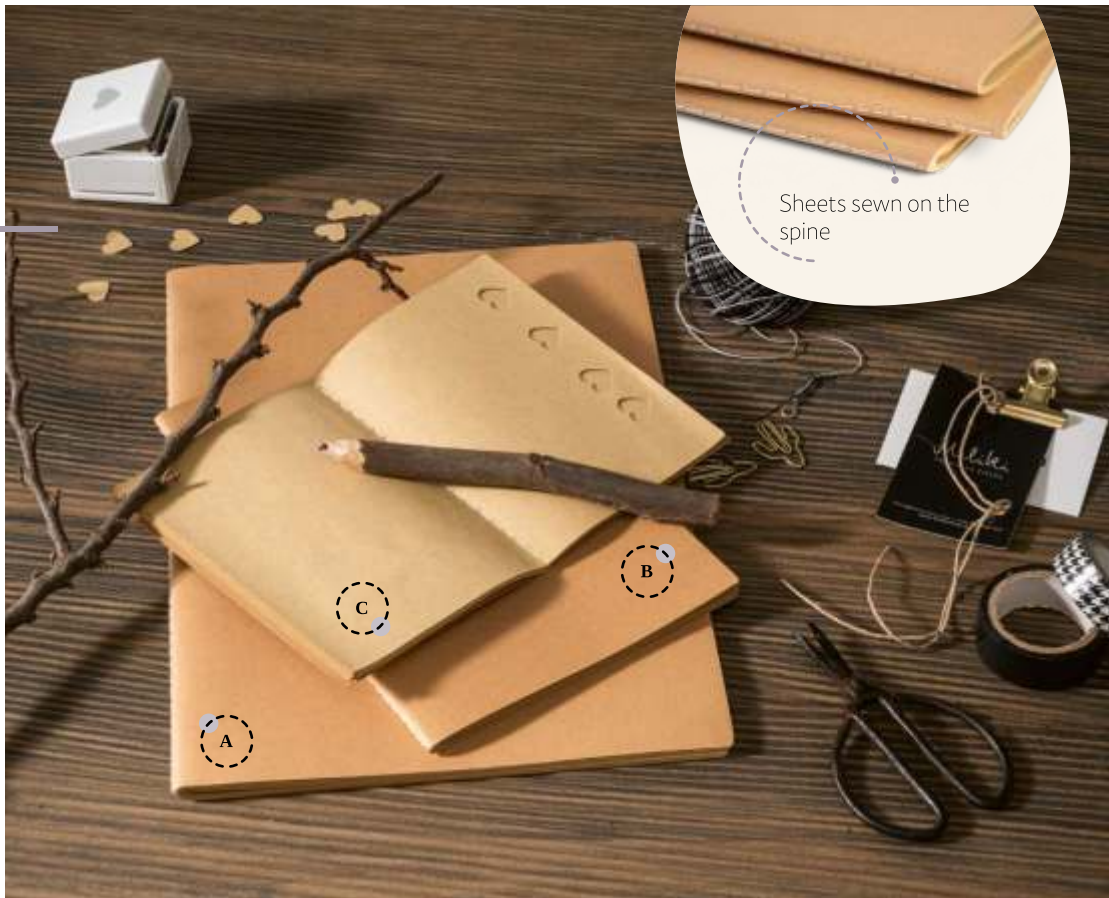

Sheets sewn on the spine