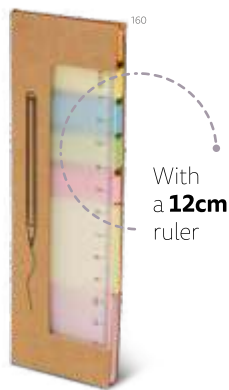

160

With a **12cm** ruler

James — 93448

Sticky notes set with 7 sets (25 sheets each set) and 12 cm ruler (printed scale).

☿ 159 x 50 x 3 mm
⚡ SCR – 130 x 12 mm