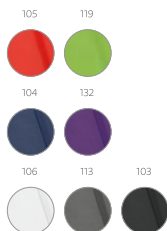

137 x 210 mm

SCR – 100 x 180 mm

• Marieta Soft  
81189  
• .128

Laser customisation with same colour as the elastic

A5 **Roth** — 93592

A5 notepad with PU hardcover and 160 lined pages. This notepad has an elastic band, bookmark ribbon, inner pocket and pen holder (pen not included).

✂ 140 x 210 mm

✂ LSR – 90 x 180 mm

■ **Joyce** — 93733

A5 notepad with 160 plain ivory pages, bookmark ribbon, elastic band and pen holder (pen not included).

✂ 137 x 210 mm

✂ SCR – 100 x 180 mm

A5 **Corbin** — 93717

A5 notepad with hardcover in imitation leather. This notepad has 160 lined pages, bookmark ribbon, elastic band and pen holder (pen not included).

✂ 140 x 210 mm

✂ DUV – 100 x 200 mm

105

**Hemingway** — 93487

A5 notepad with 160 plain pages, imitation leather hardcover, bookmark ribbon and elastic band.

☿ 140 x 210 mm

♣ SCR-80 x 190 mm

119

**Meyer** — 93425

Pocket sized notepad with 160 plain pages, imitation leather hardcover, bookmark ribbon and elastic band.