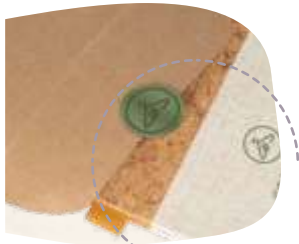

Customisable sticker