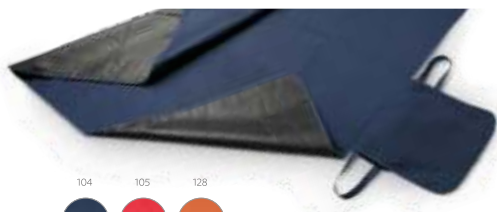

☒ 280 x 390 x 180 mm | Bottle pouch: Ø105 x 300 mm |

☒ TRS – 140 x 100 mm

With thermal bottle bag

Adjustable handle and strap

104

Fleece — 99077

Polar fleece blanket (160 g/m²) lined with EPE, with handle and adjustable strap.