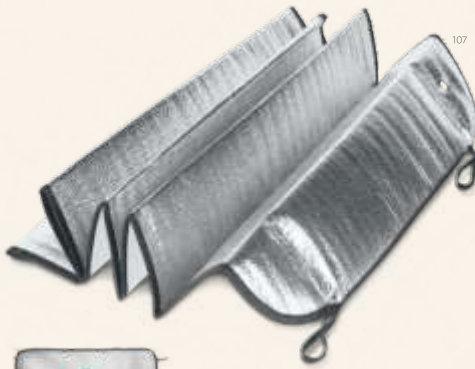

107

Sunshade — 98191

PE foam car sunshade lined with 1 aluminium foil. This sunshade is suitable for front glass and includes 2 suction cups.

- ▮ 1300 x 600 mm
- ▮ TXP – 550 x 300 mm