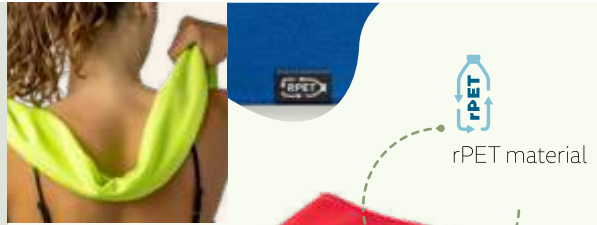

Sport towels

Your ally to cool off during physical activity.