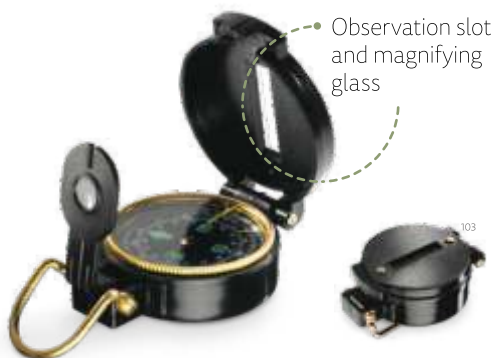

Know orient yourself

Nature activities can be challenging, so it's always helpful to have a compass nearby.

Zikmund — 98816

ABS compass with observation slot on the lid and magnifying glass. Gold details.

∅ 55 x 25 mm

PDP – 20 x 10 mm