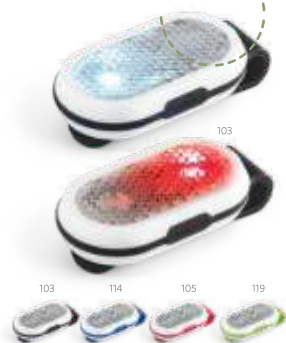

LED light matches product color

LED **Latok** — 94756

Tubular flashlight with LED light that matches the product's color. Includes 4 LR41 batteries and carabiner.

☒ 136 x 18 mm

☛ PDP – 60 x 8 mm

With back clip

LED **Mollema** — 98512

☒ 30 x 61 x 16 mm

☛ PDP – 30 x 15 mm

3 light modes

LED **Nibali** — 98821

☒ 55 x 75 mm

☛ PDP – 25 x 15 mm

LED **Castor** — 21132

Flashlight with 3 LEDs and metal buckle. Includes 2 batteries.

☒ 43 x 133 x 10 mm

☛ PDP – 50 x 15 mm