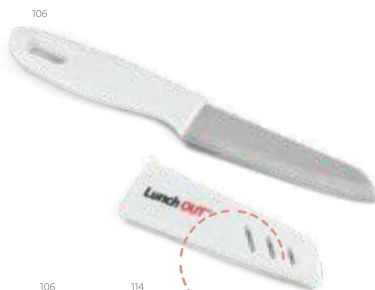

165 x 115 x 52 mm

SCR - 120 x 75 mm

160

With an elastic for a secure transportation

**Rhubarb** — 93866

PP cutlery set including 3 cutlery: fork, knife and spoon.

✂ 31 x 178 x 20 mm  
 ⚙ PDP – 35 x 10 mm

With protective cover