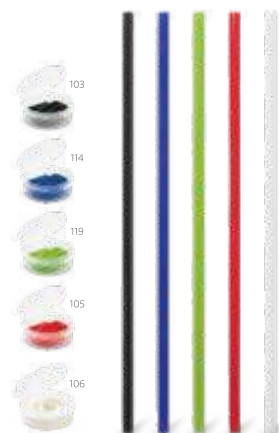

Drinky — 94091

100% silicone reusable and foldable straw. The straw is supplied with a white and translucent PP box with a matte finish allowing it to be portable.
† Straw: Ø7 x 250 mm | Case: Ø55 x 20 mm
‡ PDP – Ø25 mm