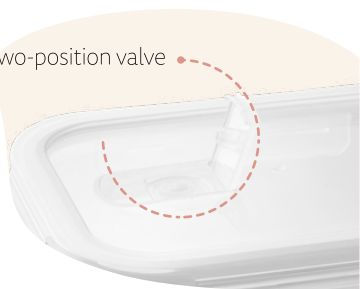

Silicone sealant

**Portobello** — 94781

Hermetic box in borosilicate glass and bamboo lid with silicone sealant. Suitable for microwave and dishwasher use, when lid is removed. Supplied in a kraft paper box.

196 x 145 x 64 mm | Box: 202 x 150 x 66 mm

LSR - 120 x 80 mm

Two-position valve

**Reina** — 93850

Borosilicate glass lunchbox with locking PPLid and capacity up to 600 ml. The lid incorporates a two-position valve (open and closed). Suitable for dishwasher and microwave use (when lid is removed).