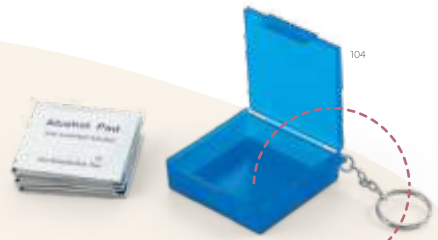

• With key ring