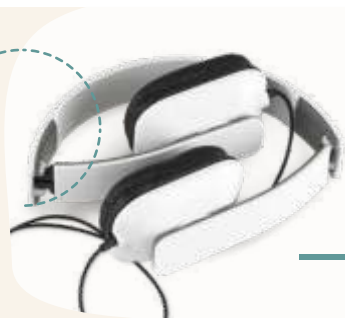

Goodall — 97321

Foldable and adjustable ABS headphones. These headphones contain 1.45m cable with 3.5mm stereo connection. Supplied in a gift box.

✂ Folded: 100 x 155 x 50 mm | Box: 110 x 170 x 70 mm

✂ PDP - 50 x 18 mm