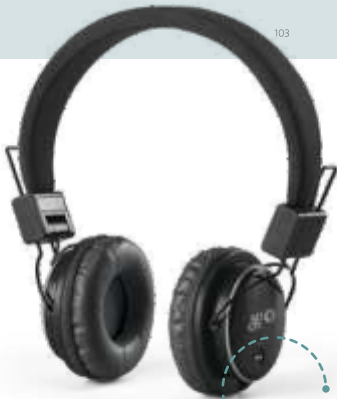

103

103

106

Button to answer calls

Baron — 97365

▮ Folded: 165 x 135 x 70 mm | Box: 150 x 150 x 70 mm

♣ PDP – 30 x 15 mm

Battery life up to **12h**