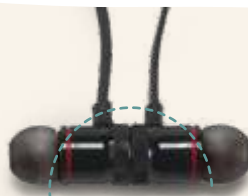

Magnetic earphones