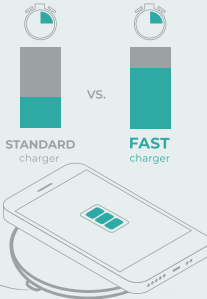

SUPER FAST

Pair with adapters

97160 / 97362