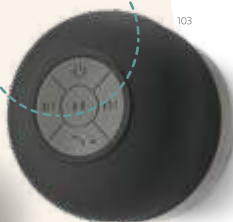

Curie — 57328

∅85 x 50 mm | Box: 88 x 88 x 55 mm

➤ PDP – 30 x 9 mm

Eccles — 97385

∅90 x 40 mm | Box: 115 x 95 x 45 mm

➤ PDP – 20 x 7 mm