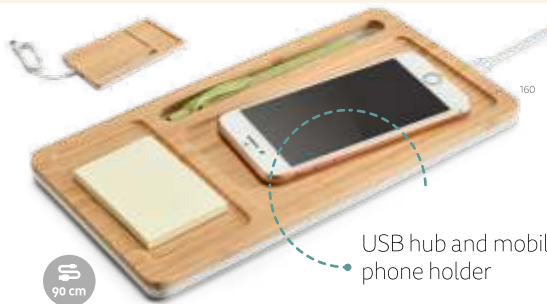

The best of technology combined with bamboo, a natural and environmentally friendly material.

Ball pen holder

PACK'IN .478

- Leavitt** — 97940
- Bamboo dual coil wireless charger with pen holder. With fast charging power mode of 10W and 5V/2A and 9V/1.67A input. Includes 1 m USB type C charging cable. Supplied in kraft paper box.
- 77 x 71 x 118 mm
- LSR – 60 x 80 mm

USB hub and mobile phone holder

- Mott** — 97911
- Bamboo and ABS office organizer. With wireless charger, USB hub and phone holder. 5V and 1.5A input. Maximum output power of 5W. 1 USB port and 1 USB type C port. Includes 90 cm USB/type C charging cable. Compatible with smartphones with wireless charging technology. Supplied in a gift box.
- 255 x 135 x 14 mm
- LSR – 120 x 60 mm