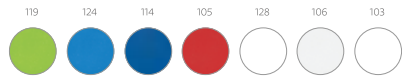

165 x 225 x 25 mm
PDP - 40 x 15 mm

165 x 225 x 25 mm

PDP - 40 x 15 mm

103

Carver — 93321

Silicone smartphone card holder with a sticker on the back and flexible support.

☒ 57 x 96 x 5 mm
 ⚡ SCR – 40 x 8 mm

Shelley — 93320