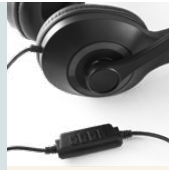

The right ally for remote working

Kilby — 97088

▮ 170 x 185 x 75 mm

♣ DOM – Ø21 mm

Volume control

USB A connection