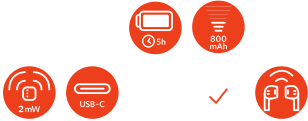

EARBUDS

103

Vibe 97954

▮ 69 x 42 x 25 mm
▮ PDP – 30 x 5 mm

CHARACTERISTICS:

- Microphone
- Touch control
- LED charging indicator
- Connection to mobile device's playlist
- Cable included

103

Bass 97955

BASS are true wireless earphones with 5.0 bluetooth. The storage case is also a charger, which makes BASS practical and easy to take everywhere. Supplied in a black gift box.

▮ 680 x 390 x 280 mm
✕