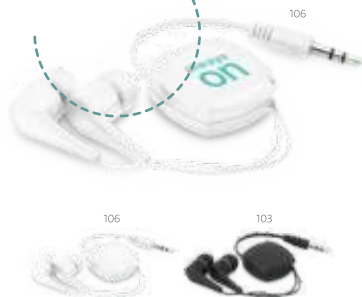

Pinel — 97359

Retractable earphones, with 0.75m cable with 3.5mm stereo connection and supplied in a non-woven pouch.

📏 30 x 38 x 11 mm | Pouch: 60 x 105 mm
⚡ PDP – 18 x 18 mm